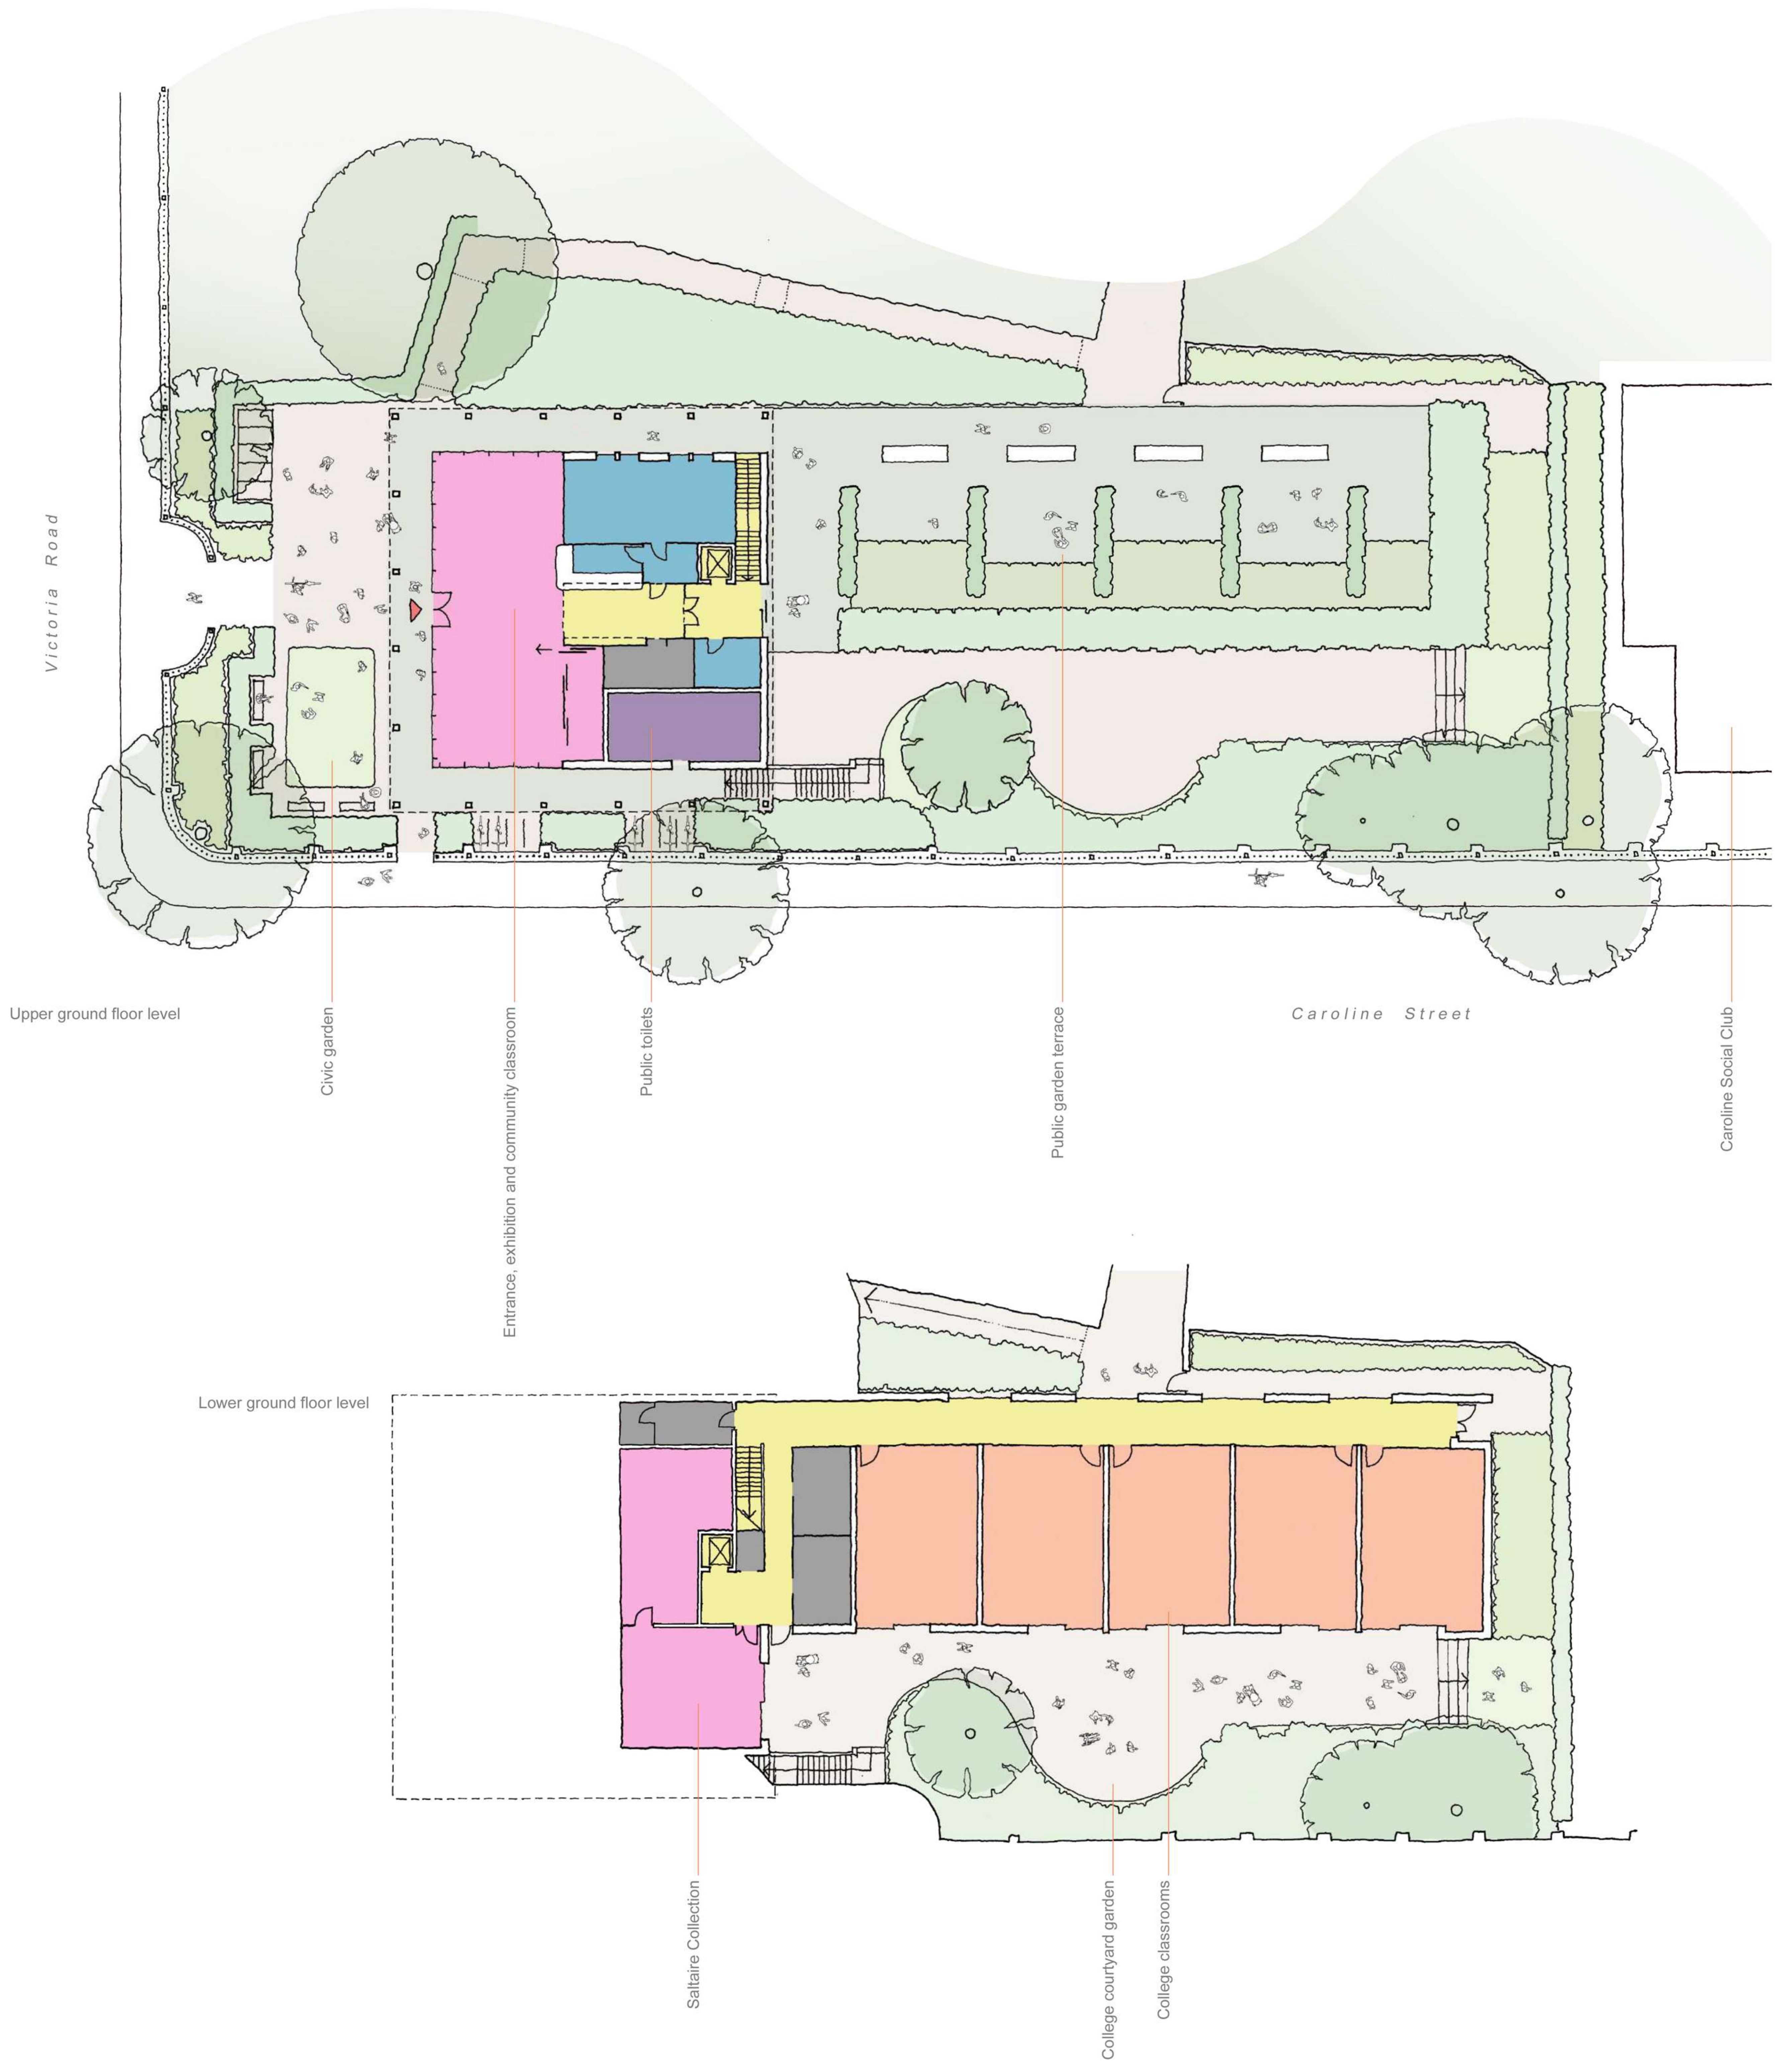

The new building for Shipley College and the Saltaire Collection is entered from the Victoria Road civic garden. A shared foyer and reception, flexibly used as a community classroom and exhibition space for Saltaire Collection is located on the upper floor. This can accommodate a range of educational and exhibition activities open to the public, and is designed to operate independent of the main college teaching spaces and Saltaire Collection workspace located on the floor level below. It will be programmed with changing exhibitions displaying heritage interpretation materials and items from the Saltaire Collection archives. The upper floor also houses college administration areas and the public toilets, which are accessed externally.

college & collection (1)