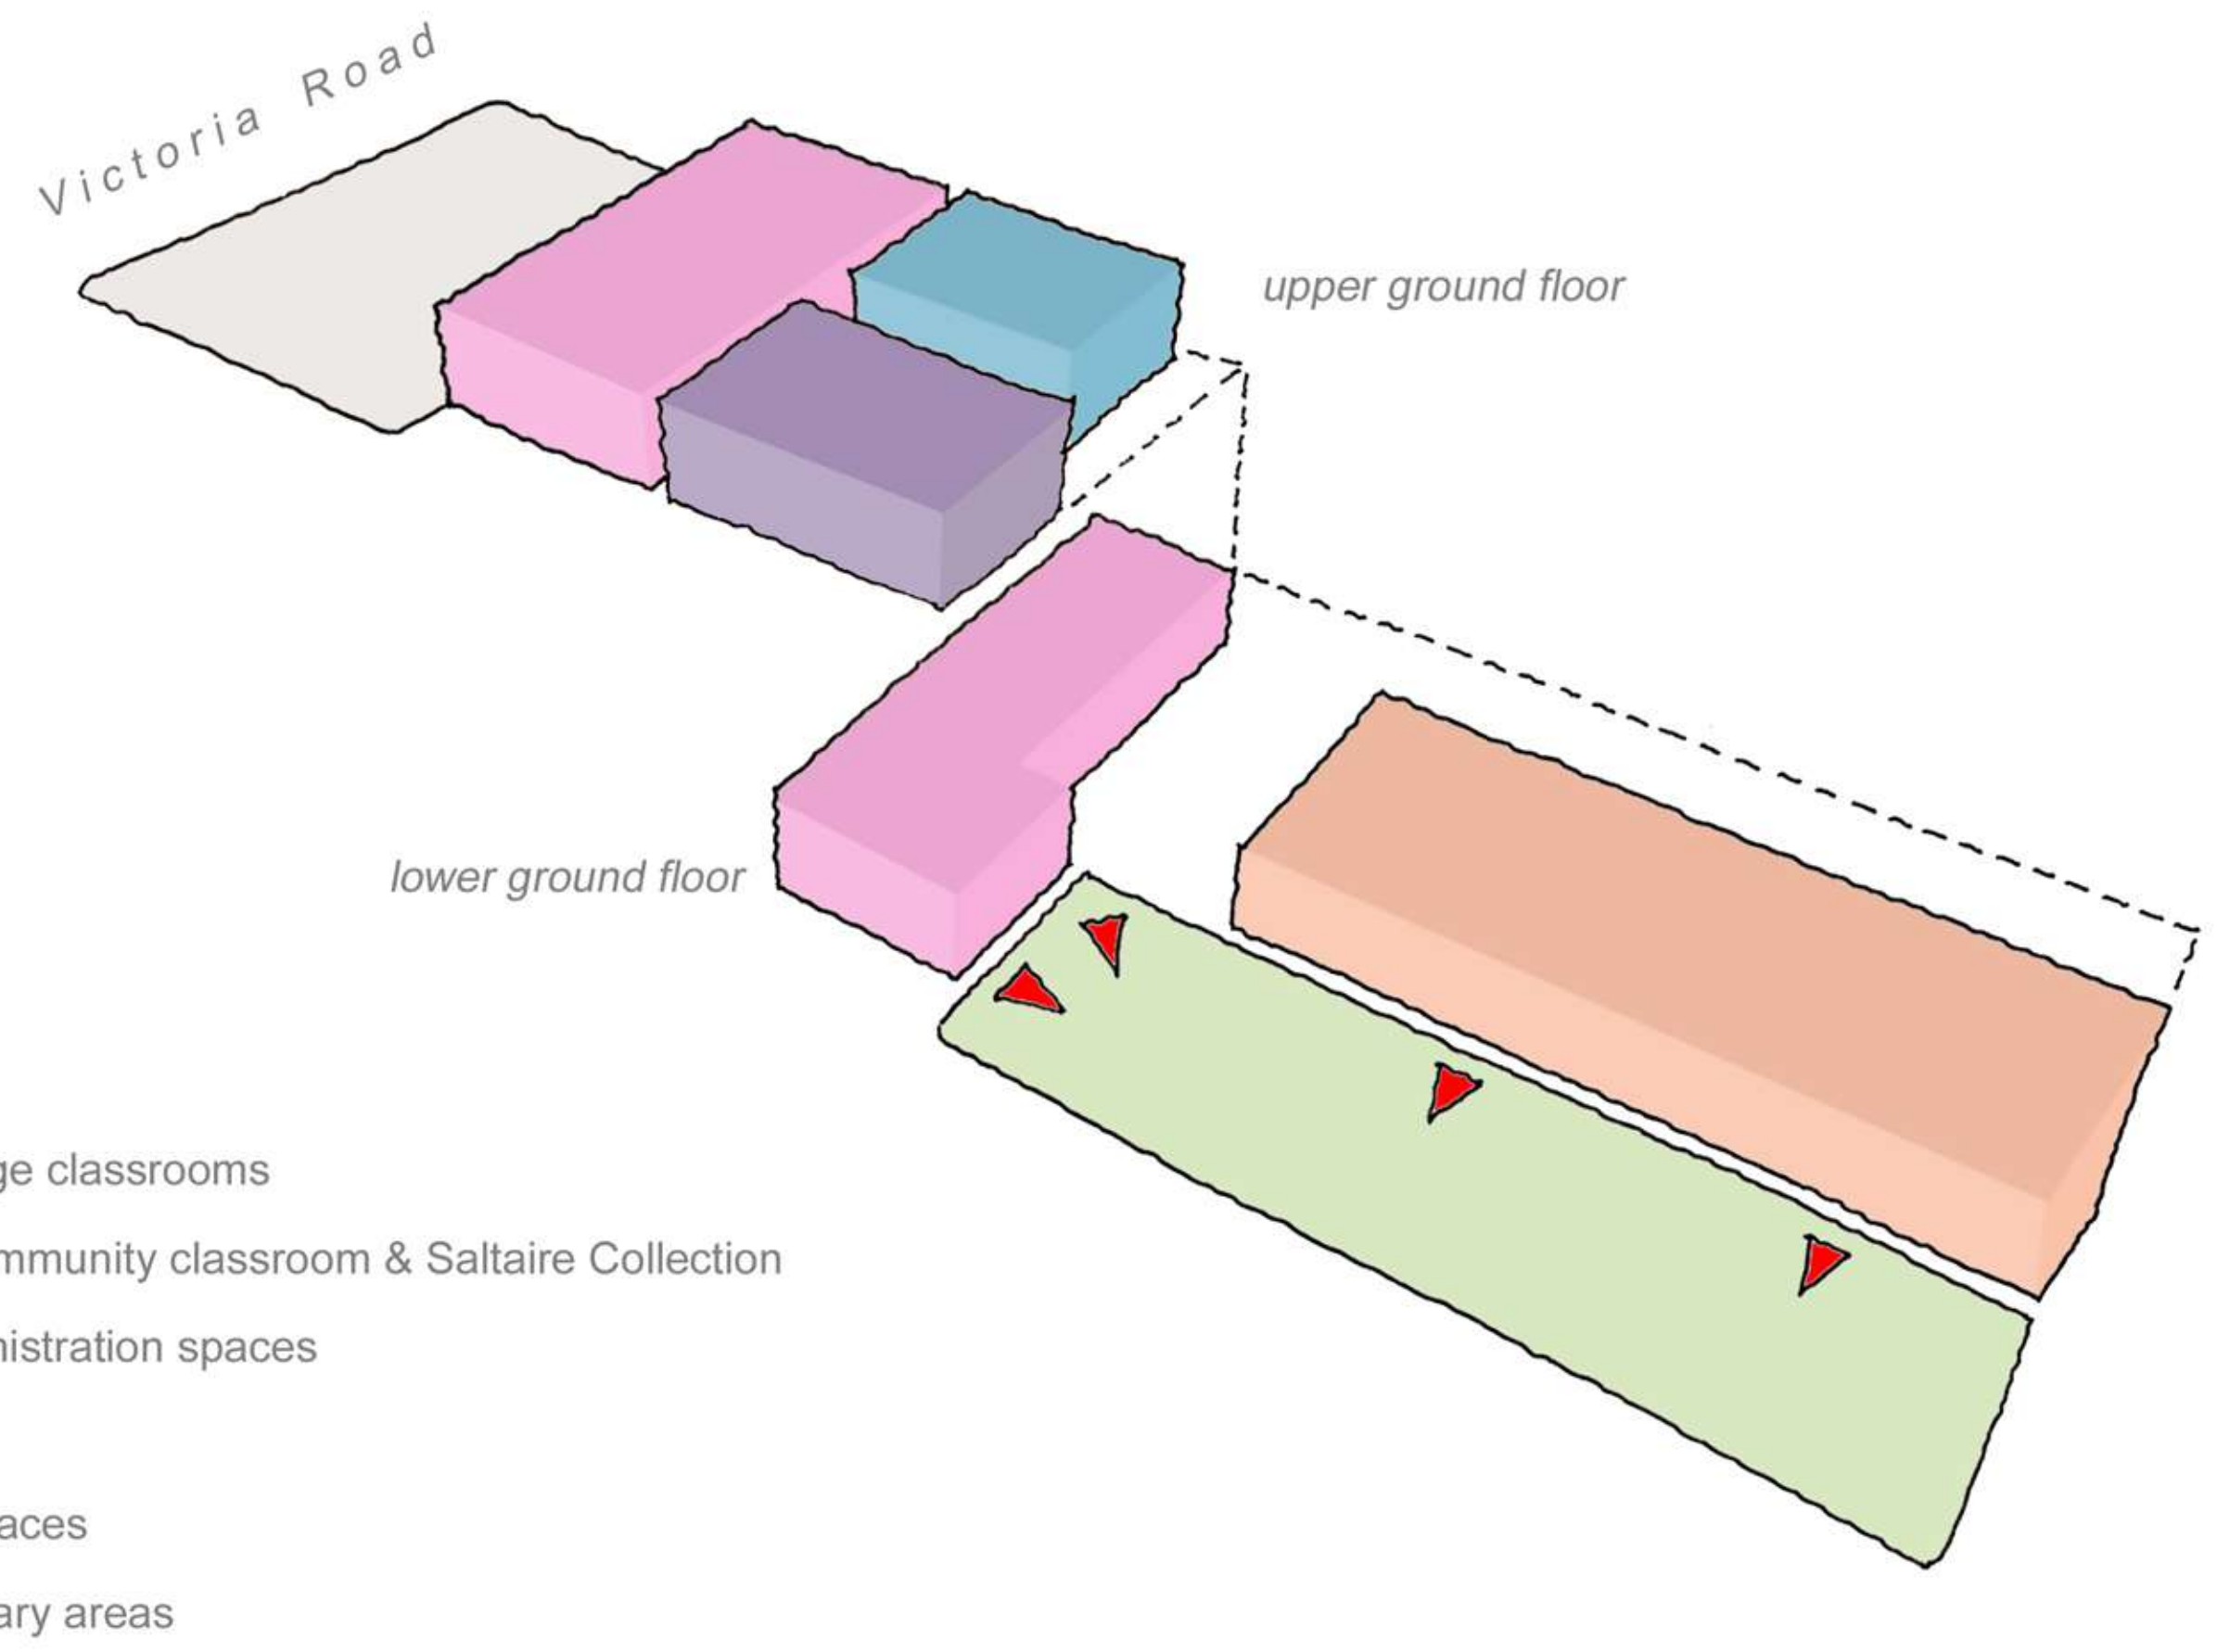

The new building for Shipley College and the Saltaire Collection is entered from the Victoria Road civic garden. A shared foyer and reception, flexibly used as a community classroom and exhibition space for Saltaire Collection is located on the upper floor. This can accommodate a range of educational and exhibition activities open to the public, and is designed to operate independent of the main college teaching spaces and Saltaire Collection workspace located on the floor level below. It will be programmed with changing exhibitions displaying heritage interpretation materials and items from the Saltaire Collection archives. The upper floor also houses college administration areas and the public toilets, which are accessed externally.